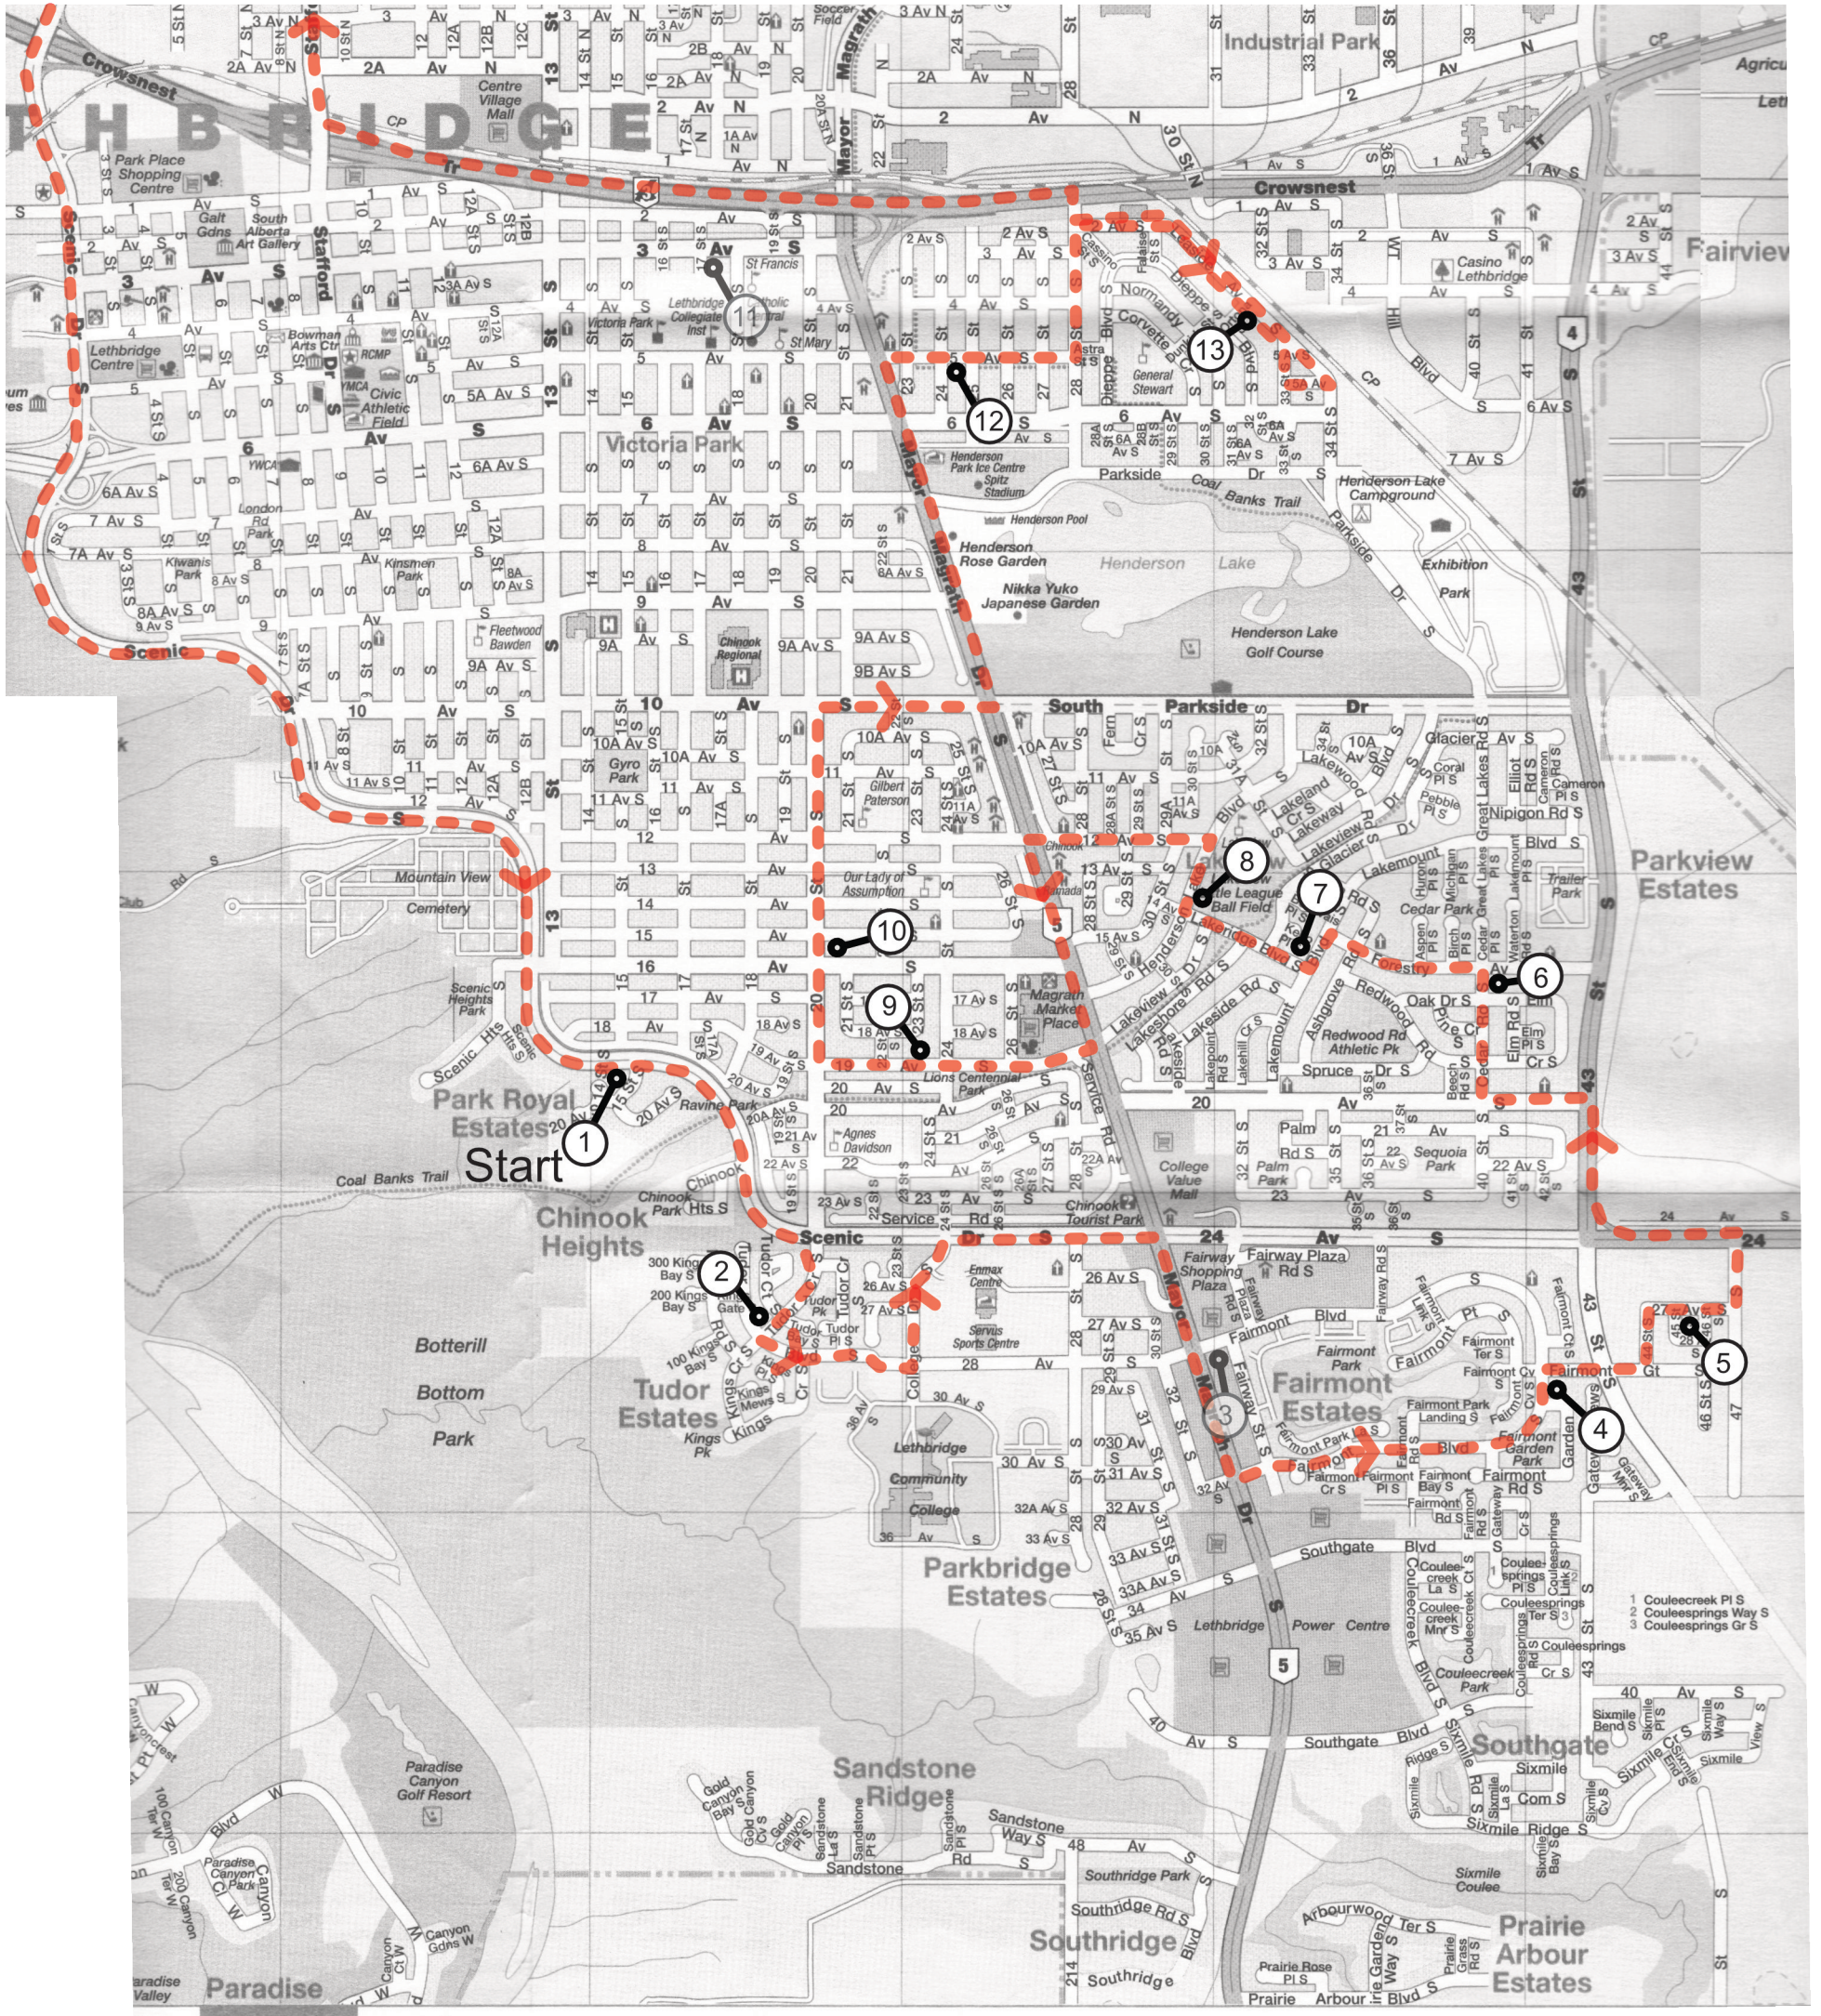

LCS South (Yellow) AM Route

- Start from LCS
- Route is same AM & PM

March 21, 2025

from LCS to LCS

LCS South (Yellow) PM Route

- Start from LCS
- Route is same AM & PM

March 21, 2025

from LCS to LCS