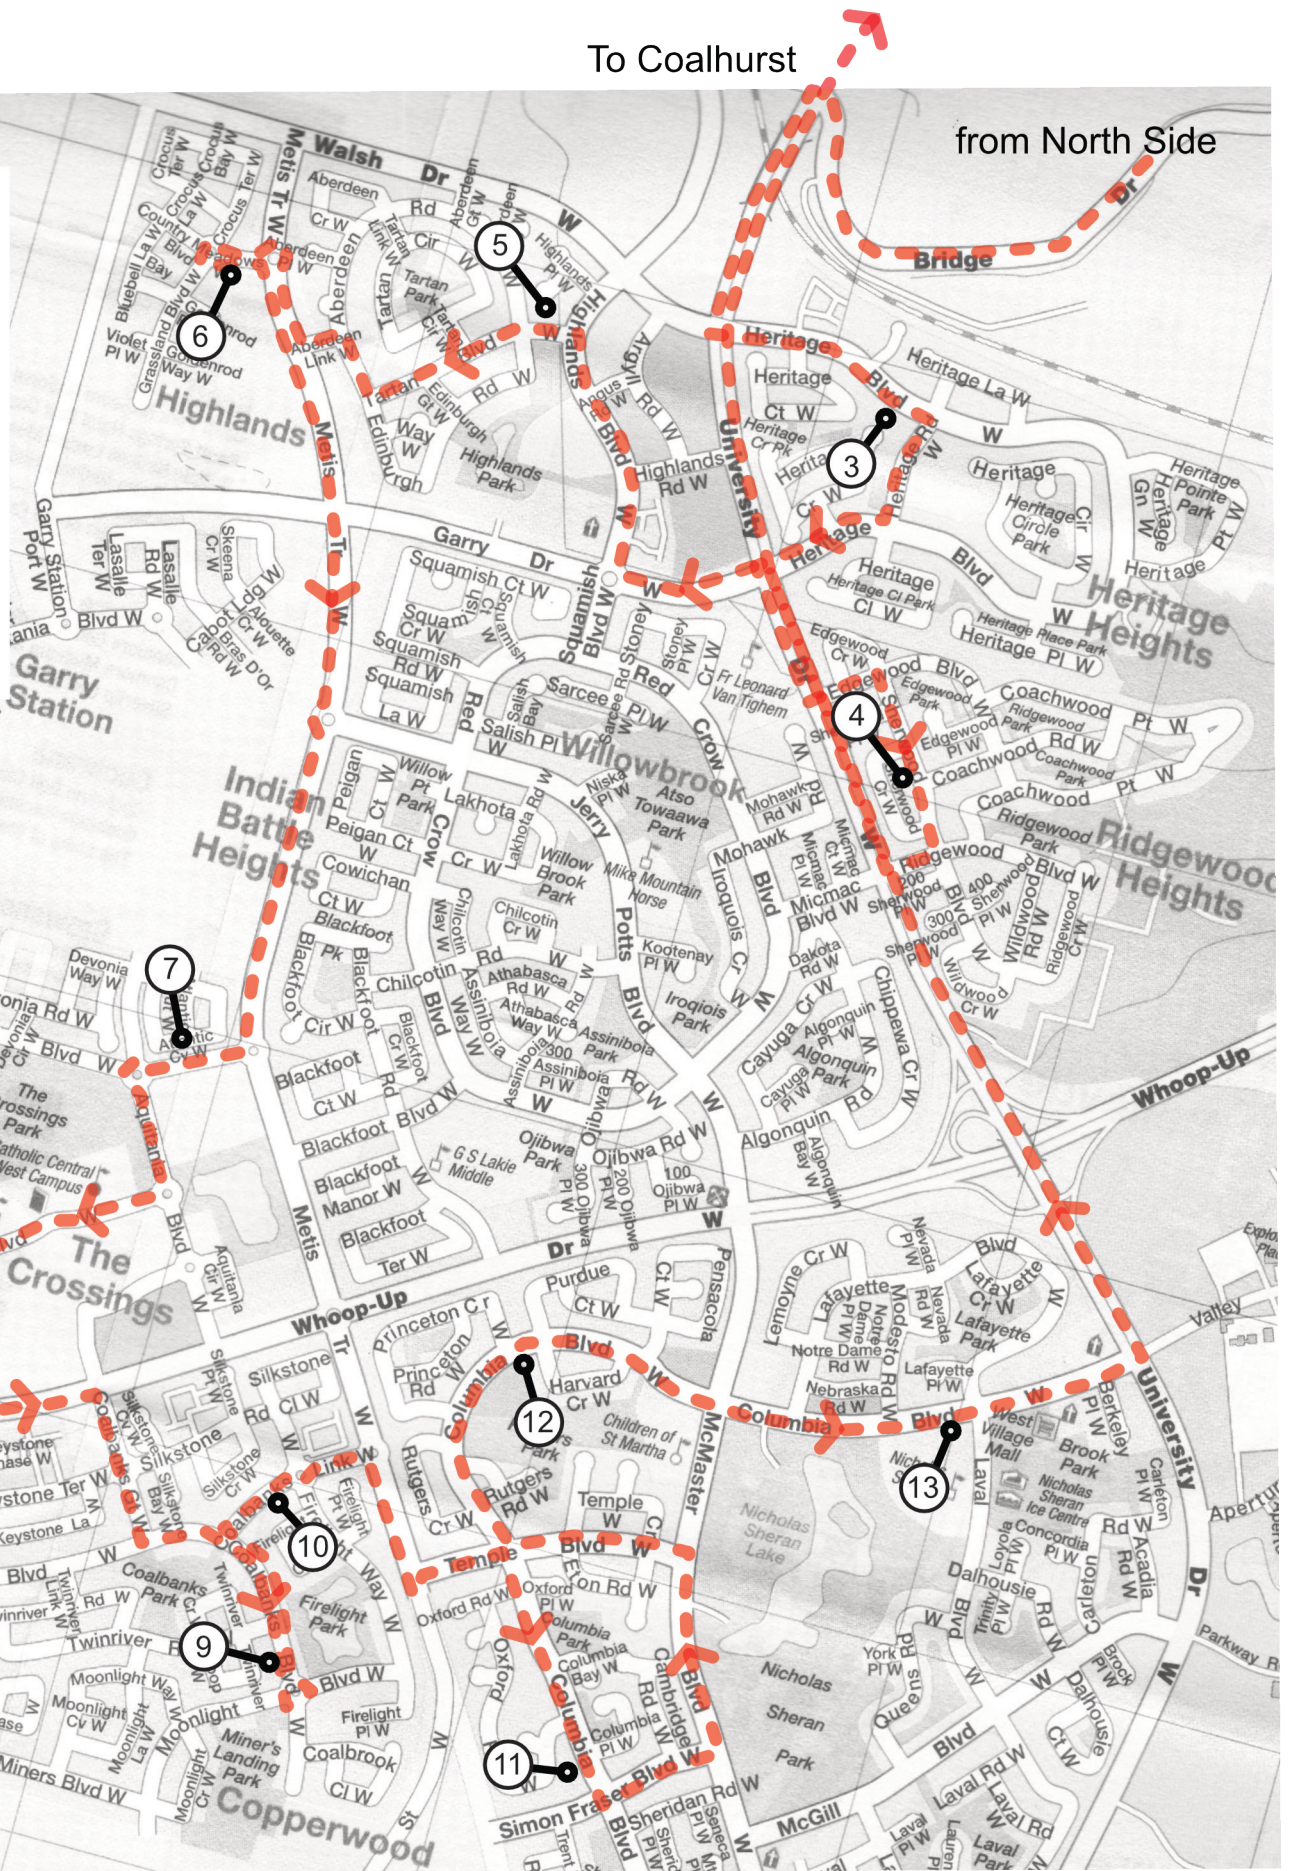

LCS Coalhurst-West (Green) AM Route

- Start from LCS, take Bridge Dr.
- No Coalhurst in AM.

December 4, 2024

Start

To North Side

from West Side

LCS Coalhurst-West (Green) PM Route

- From LCS, North first, then West side - order same as AM.
- Coalhurst always last. Hwy 25 in and out, not Hwy 3.

December 4, 2024

Start

to West Side

To Coalhurst

from North Side

from West Side

To LCS