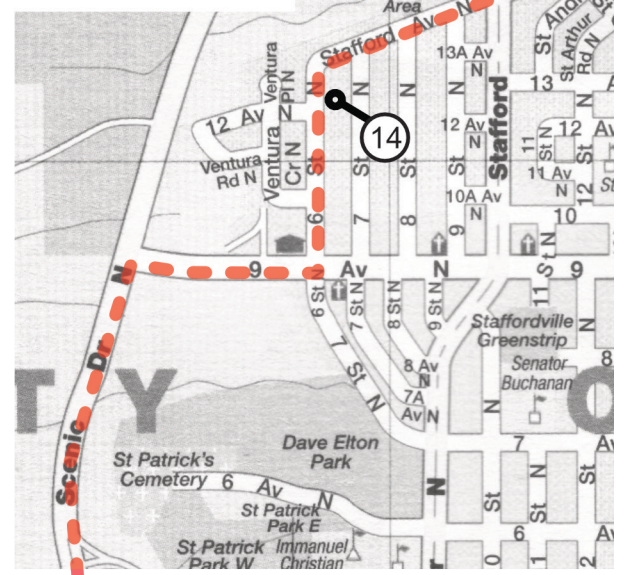

LCS Coalhurst-West (Green) AM Route

- Start from LCS, take Bridge Dr.
- No Coalhurst in AM.

December 4, 2024

Start

To North Side

from West Side

LCS Coalhurst-West (Green) PM Route

- From LCS, North first, then West side - order same as AM.
- Coalhurst always last. Hwy 25 in and out, not Hwy 3.

December 4, 2024

Start

to West Side

To Coalhurst

from North Side

from West Side

To LCS