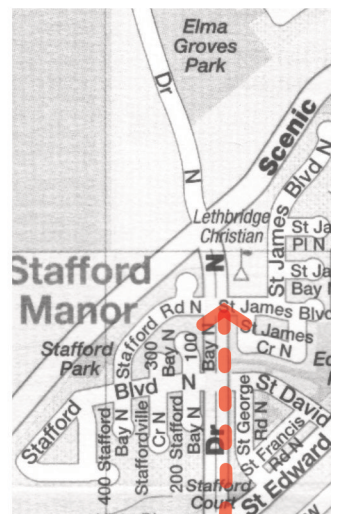

LCS Coalhurst-West (Green) AM Route

- Start from LCS, take Bridge Dr.
- No Coalhurst in AM.

December 4, 2024

Start

To North Side

from West Side

LCS Coalhurst-West (Green) PM Route

- From LCS, North first, then West side - order same as AM.
- Coalhurst always last. Hwy 25 in and out, not Hwy 3.

December 4, 2024

Start

to West Side

To Coalhurst

from North Side

from West Side

To LCS