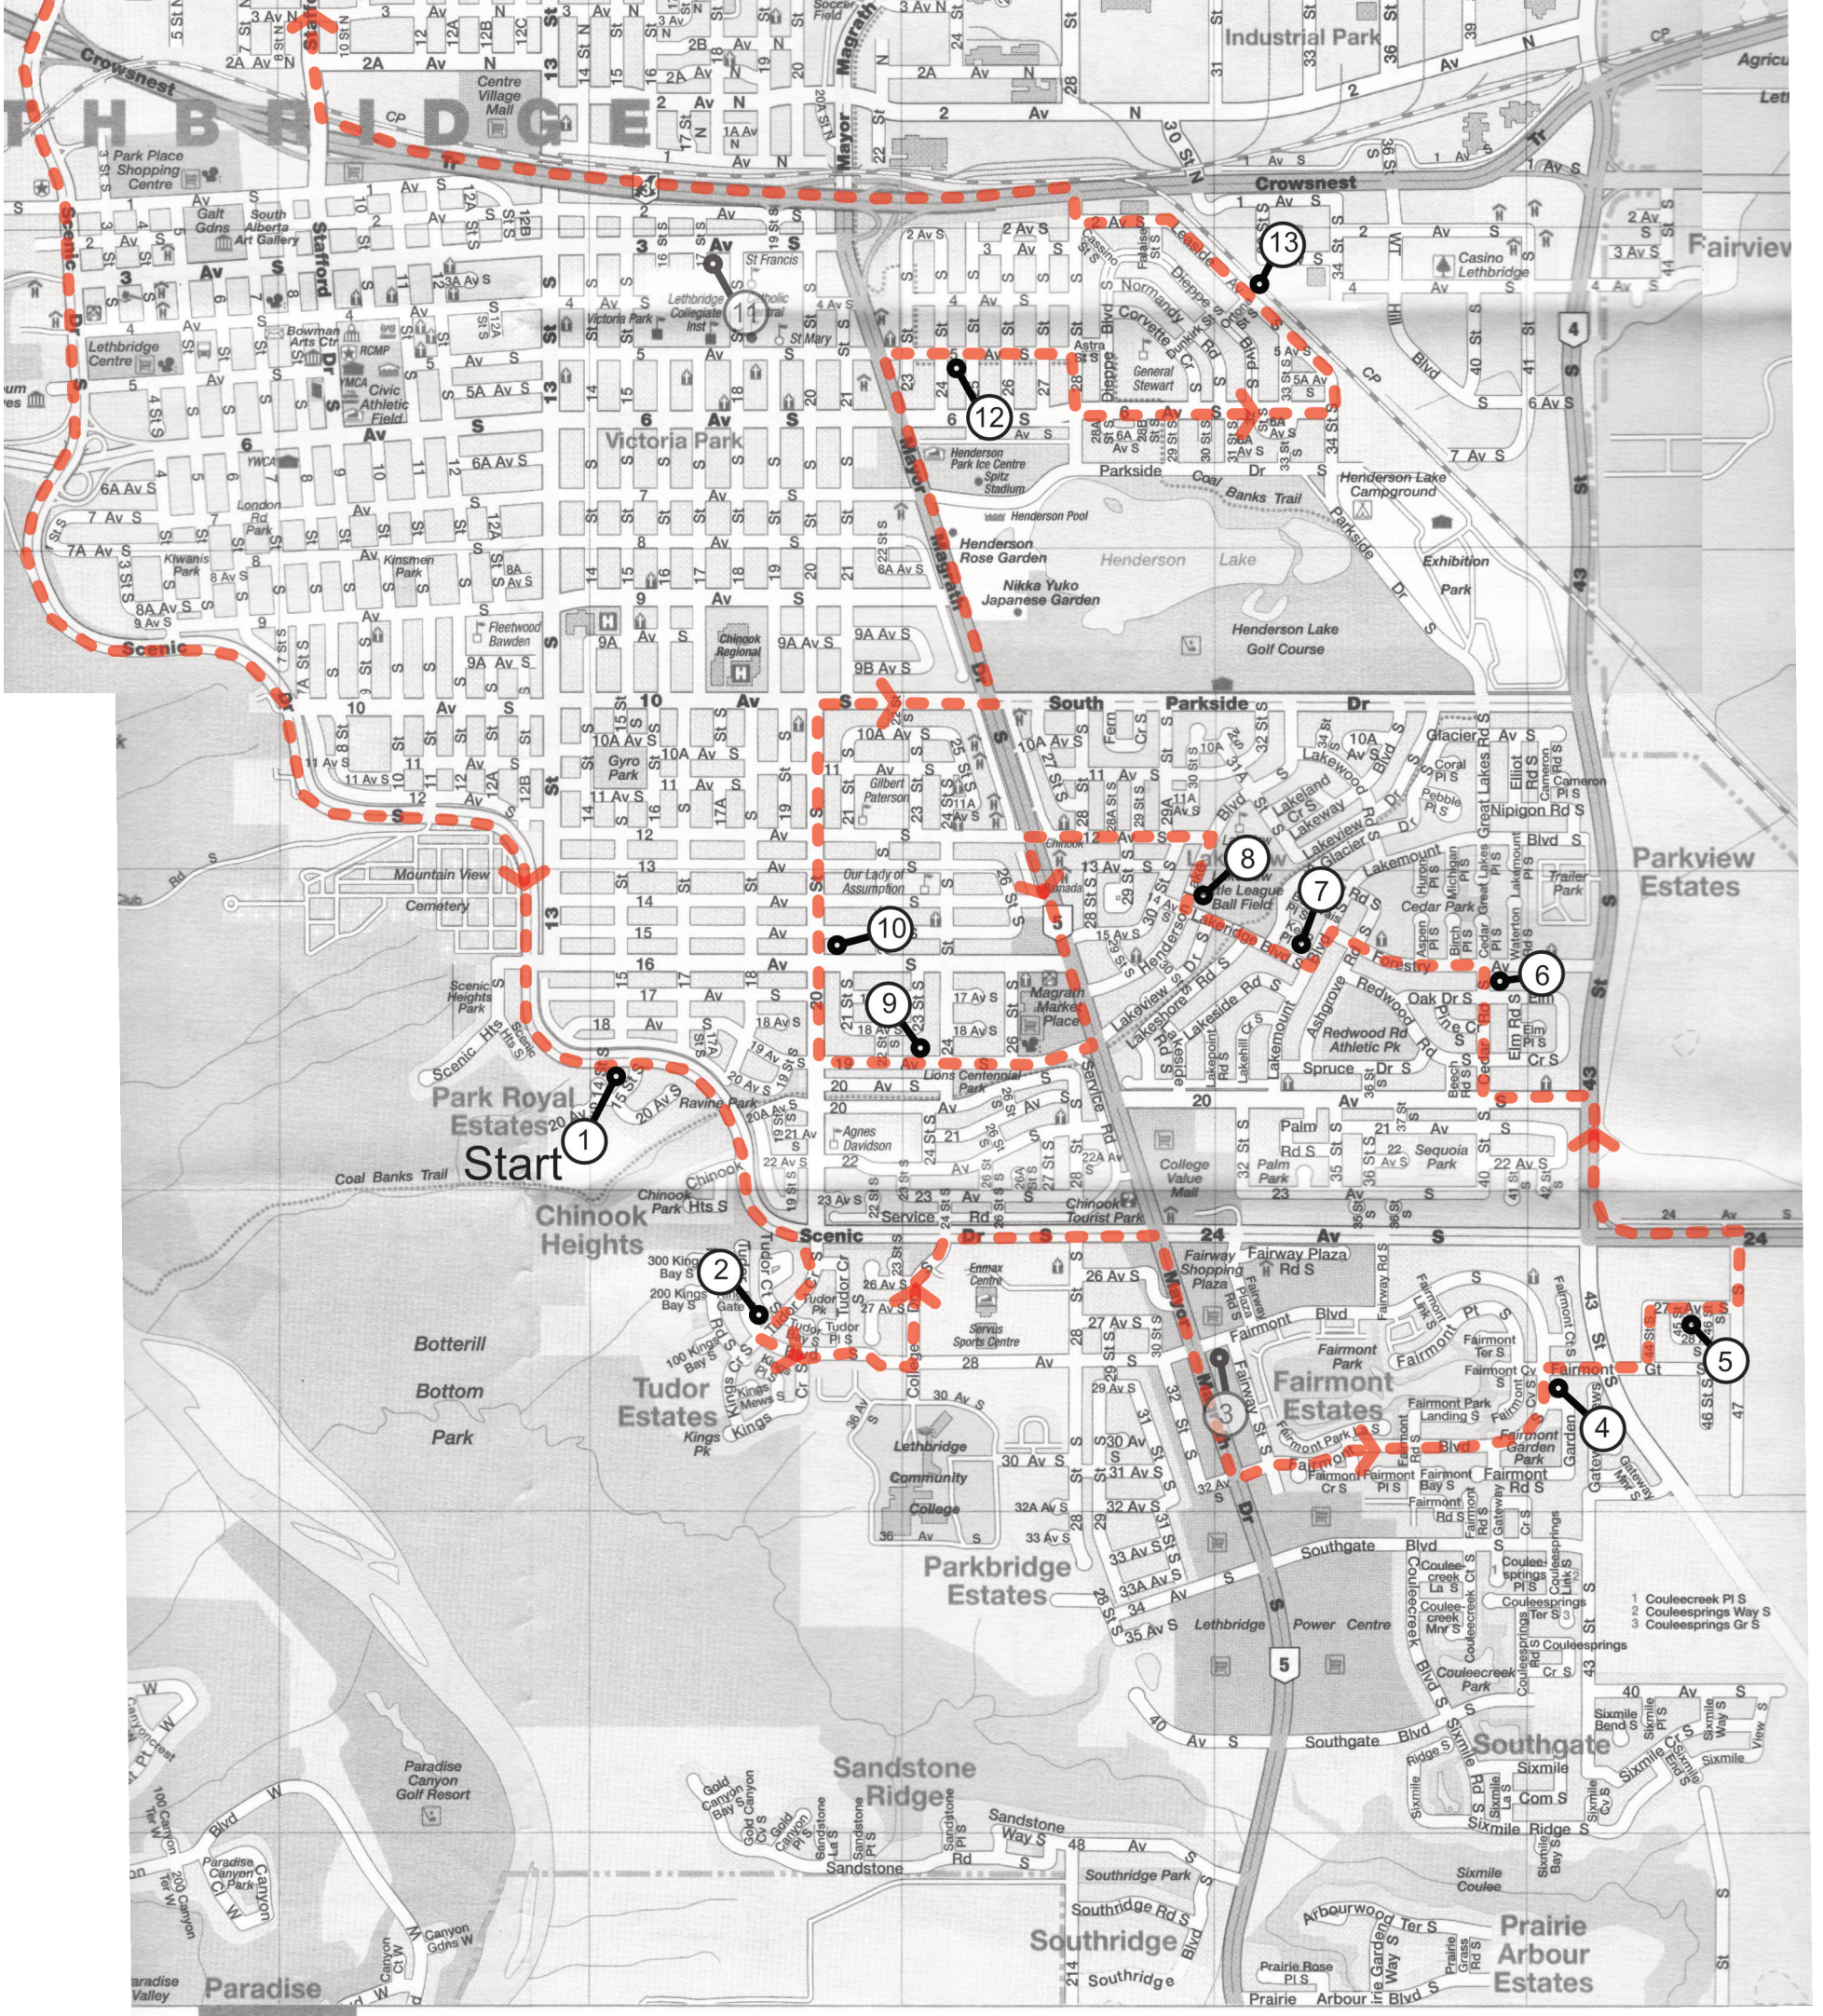

LCS South (Yellow) AM Route

October 1, 2024

- Start from LCS
- Route is same AM & PM

from LCS to LCS

LCS South (Yellow) PM Route

- Start from LCS
- Route is same AM & PM

October 1, 2024

from LCS to LCS