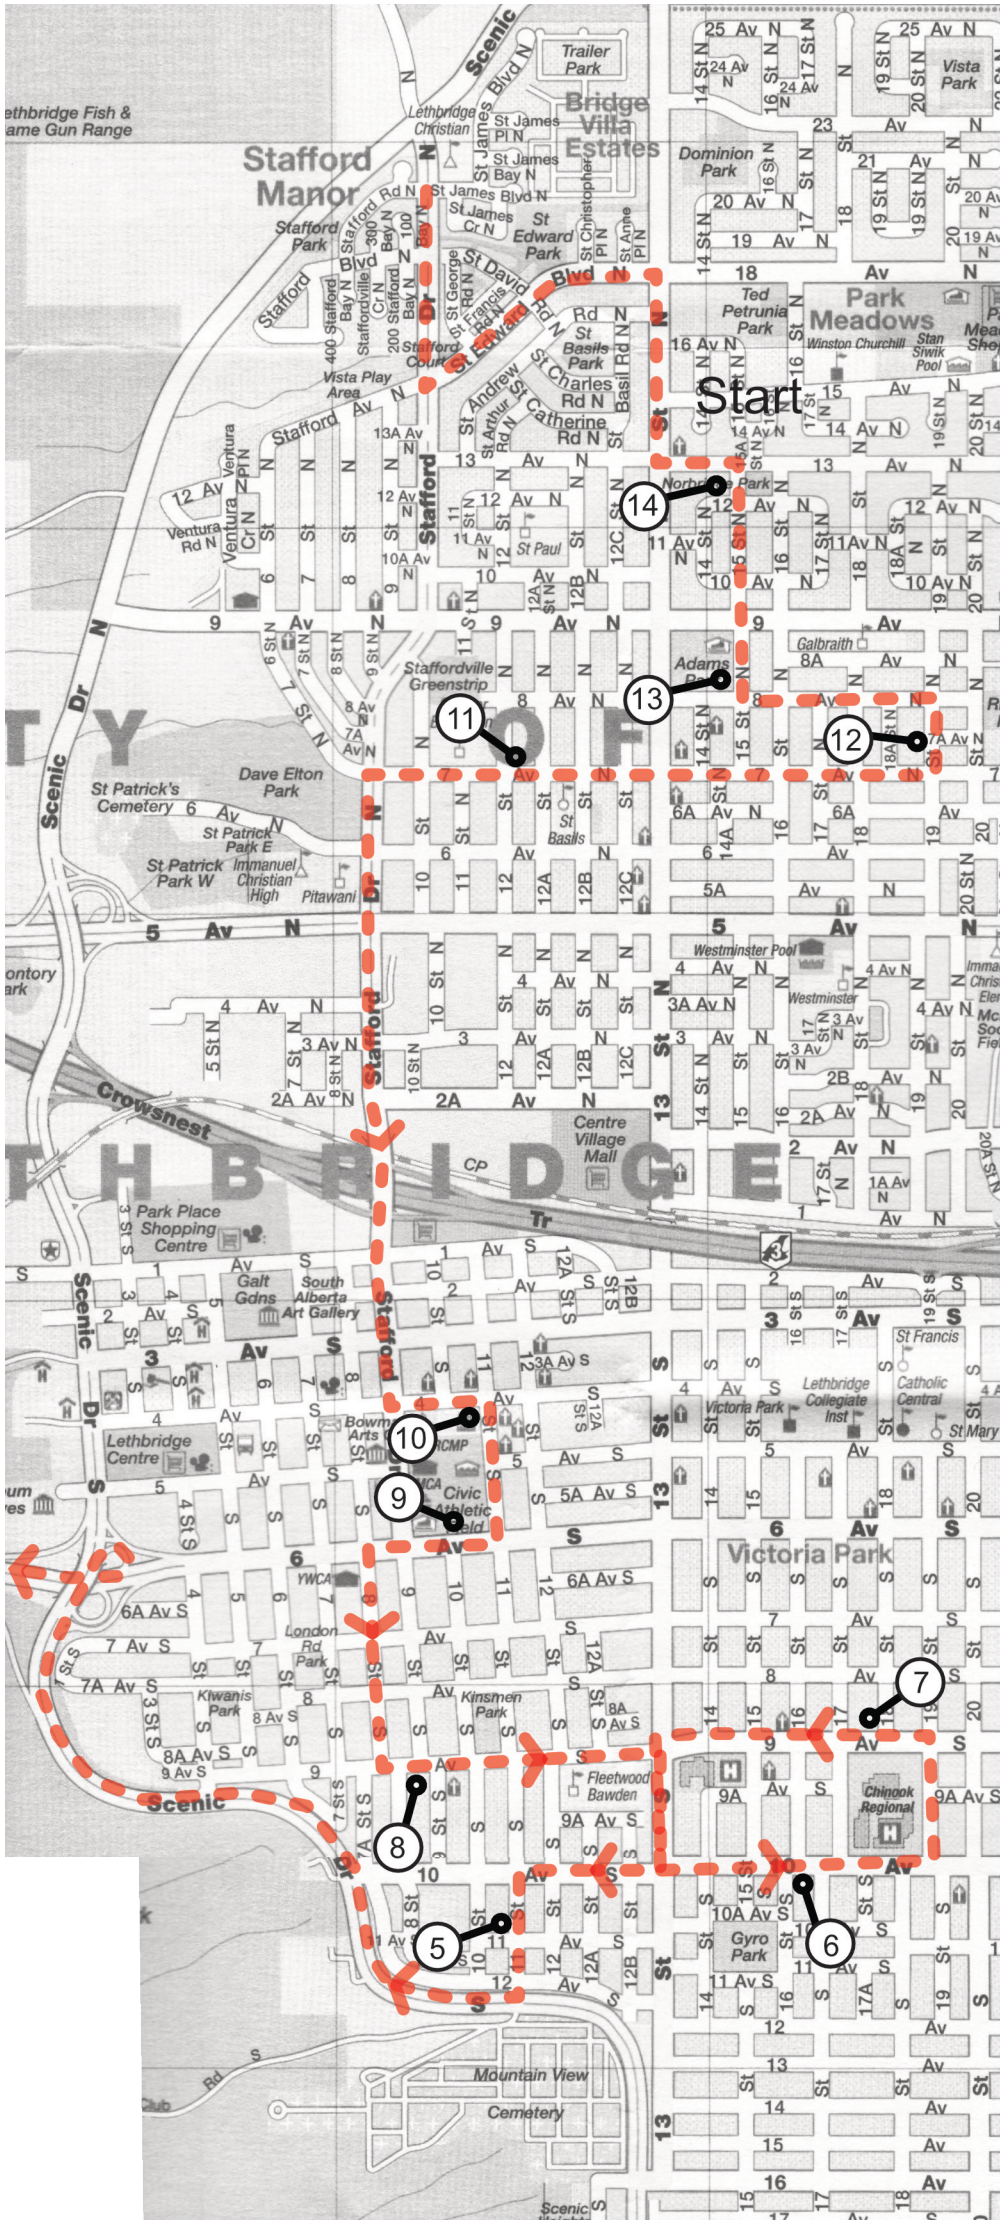

LCS West (Red) AM Route

- Start from LCS
 - West side first, then north side.
- September 6, 2024

Start

LCS West (Red) PM Route

- Start from LCS
- North side first, and in reverse of AM.

September 6, 2024