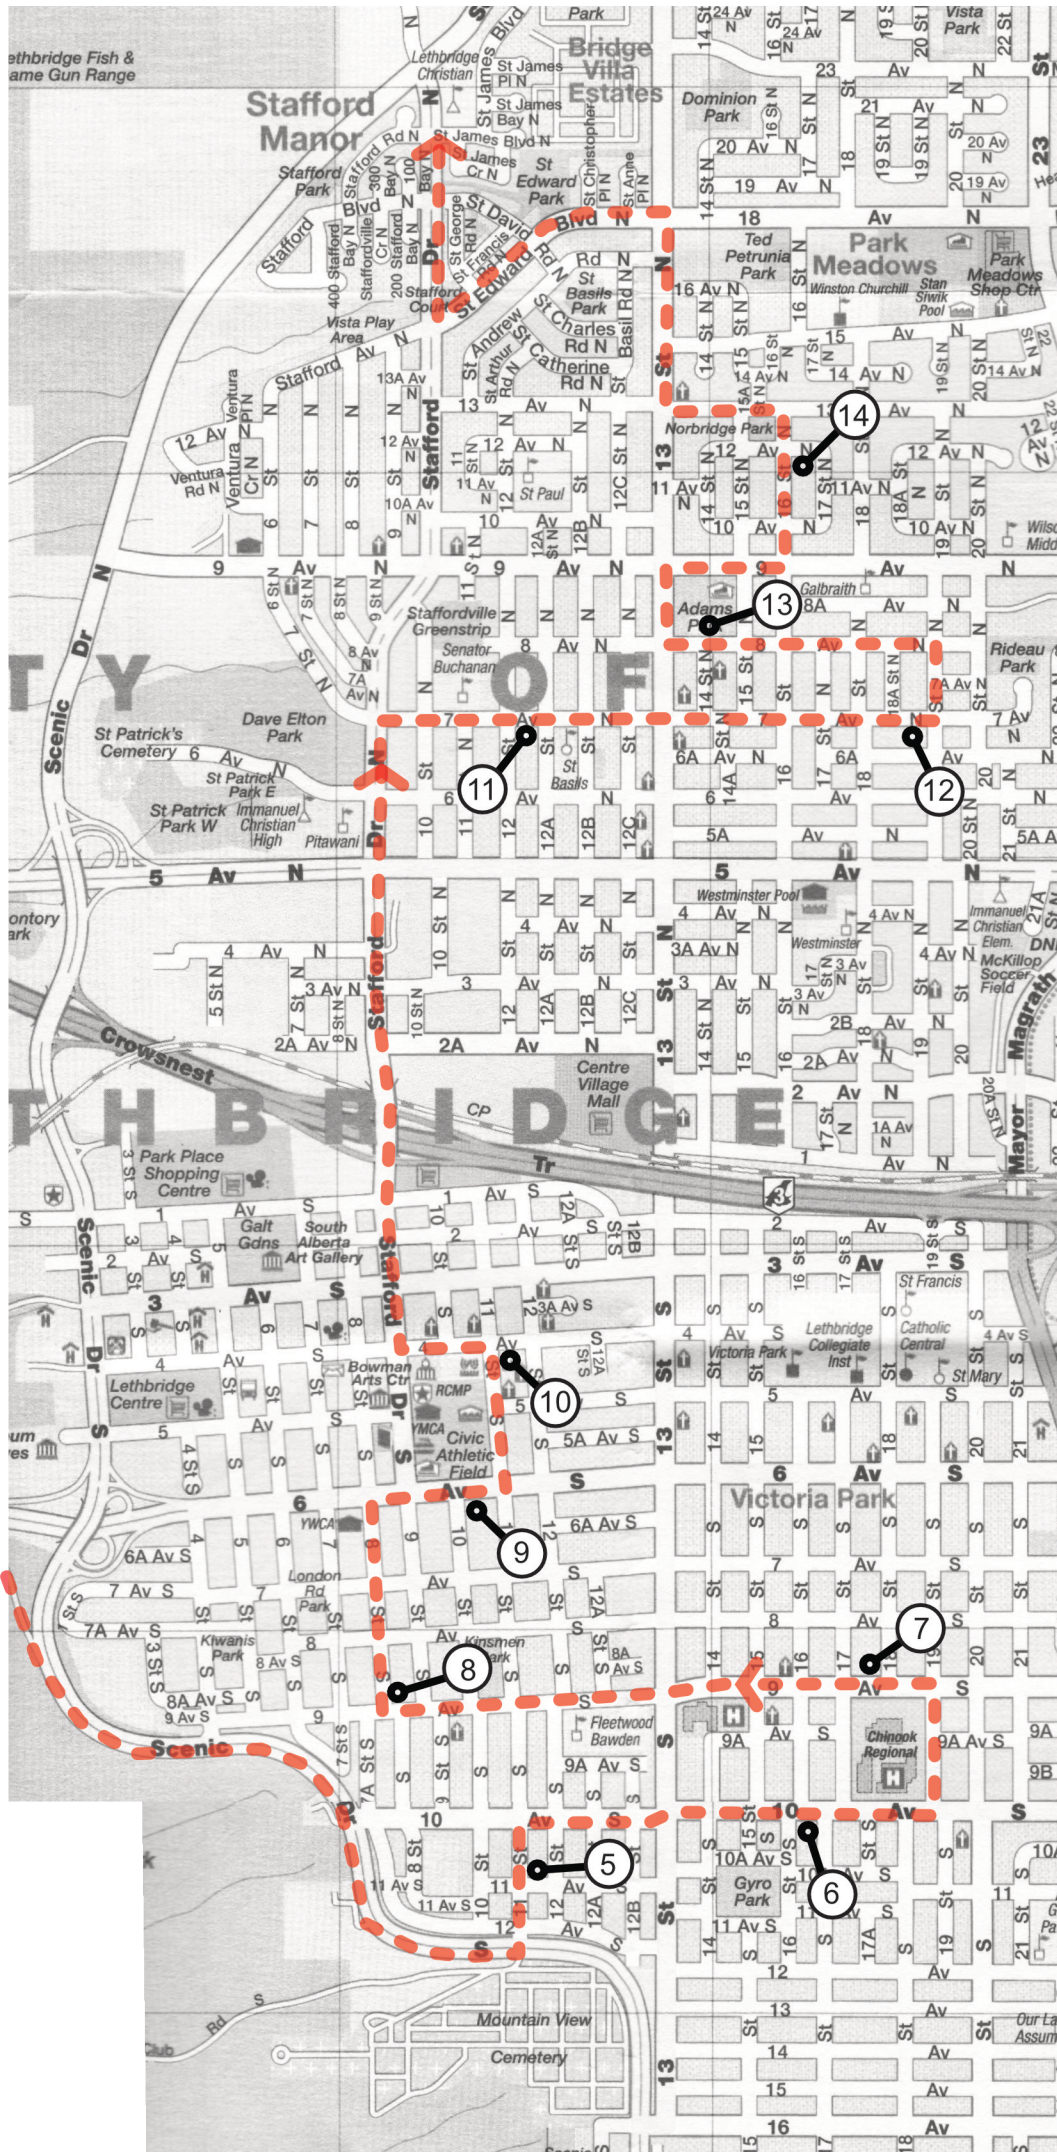

LCS West (Red) AM Route

- Start from LCS
 - West side first, then north side.
- September 6, 2024

Start

LCS West (Red) PM Route

- Start from LCS
- North side first, and in reverse of AM.

September 6, 2024