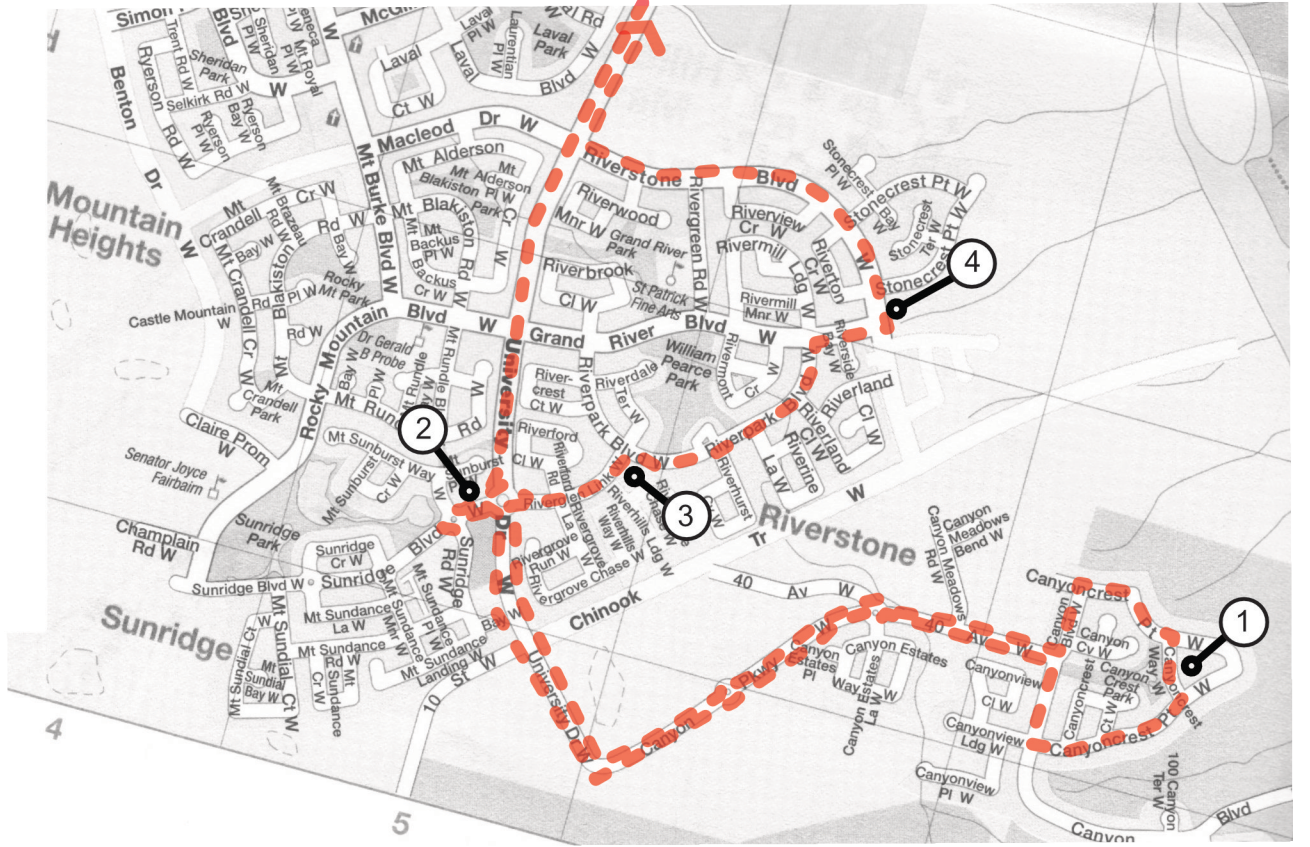

LCS West (Red) AM Route

- Start from LCS
 - West side first, then north side.
- September 6, 2024

Start

LCS West (Red) PM Route

- Start from LCS
- North side first, and in reverse of AM.

September 6, 2024